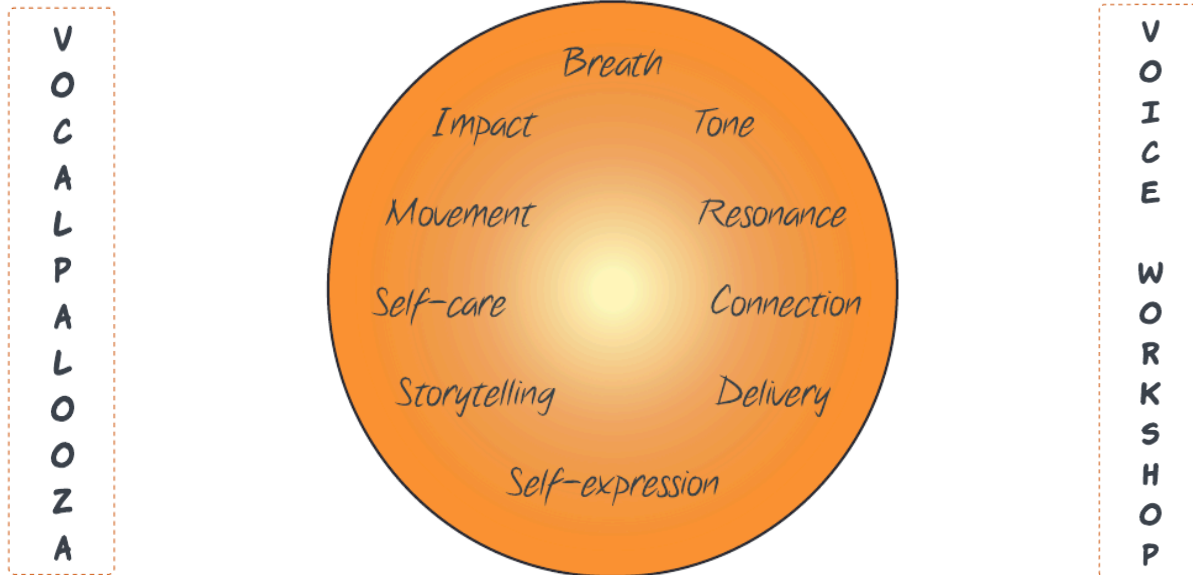

**'FEEL YOUR VOICE - a somatic experience'**  
with Nicole Lumetta & Clare Hedin

*Come and explore your body-voice*

*What is it... and how does it affect your joy and your performance?*

Join us for this fun, exploratory, workshop that will have you trying new techniques for your voice, discovering how to use it for self-care, improving your technique, and enjoying the power of confident self-expression and musical interpretation.

**Clare Hedin** and **Nicole Lumetta** are teachers and performers of many years. They love teaching and are on the Voice Faculty of CMC. This is their first collaboration, and they are excited to merge the technical with the intuitive.